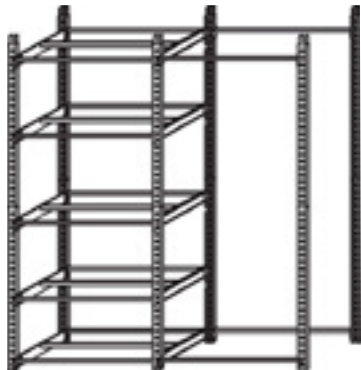

RANG'ECO

For archival solution, it's solid!

Examples

Starter + Add-on

Spacing:
Add 4 cm whatever the add-on quantity.
Example in W.100 cm:
- 1 Starter = 104 cm
- 1 Starter + 2 Add-on= 304 cm.

Simple access with metal sides and metal back

ARCHIVAL
simple access
(D.34 cm)
Starter + Pack of 2
extra shelves

ARCHIVAL
double access
(D.68 cm)
Starter + Pack of 2
extra shelves

ARCHIVAL
for archival boxes
(D.54 cm)

Metal side in option

Metal back in option

Metal shelf

Easy assembly

Adjustable every
5 cm

Hardboard or metal
shelves in option

Delivery flat packed

6 and 7 Levels RANG'ECO archival shelvings

Structure

Strong 12.5/10 steel frame in blue epoxy finish.

Shelves

8 and 10/10 in grey epoxy finish.

Adjustable every 5 cm.

Maximum load of 180 kg per shelf

EXT. DIM.

Height: 200 cm, 3 width: 100, 125 and 150 cm, 3 depth: 34, 54 and 68 cm to choose.

DELIVERY

flat packed – easy assembly