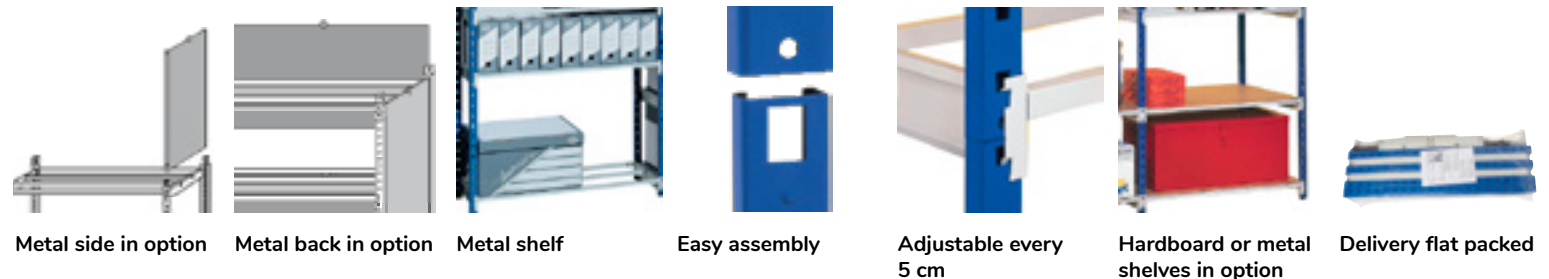

RANG'ECO

For archival solution, it's solid!

Examples

Starter + Add-on

Spacing:
Add 4 cm whatever the add-on quantity.
Example in W.100 cm:
- 1 Starter = 104 cm
- 1 Starter + 2 Add-on= 304 cm.

Simple access with metal sides and metal back

ARCHIVAL
simple access
(D.34 cm)
Starter + Pack of 2
extra shelves

ARCHIVAL
double access
(D.68 cm)
Starter + Pack of 2
extra shelves

ARCHIVAL
for archival boxes
(D.54 cm)

Metal side in option

Metal back in option

Metal shelf

Easy assembly

Adjustable every
5 cm

Hardboard or metal
shelves in option

Delivery flat packed

6 and 7 Levels RANG'ECO archival shelvings

Structure

Strong 12.5/10 steel frame in blue epoxy finish.

Shelves

8 and 10/10 in grey epoxy finish.

Adjustable every 5 cm.

Maximum load of 180 kg per shelf

EXT. DIM.

Height: 200 cm, 3 width: 100, 125 and 150 cm, 3 depth: 34, 54 and 68 cm to choose.

DELIVERY

flat packed – easy assembly