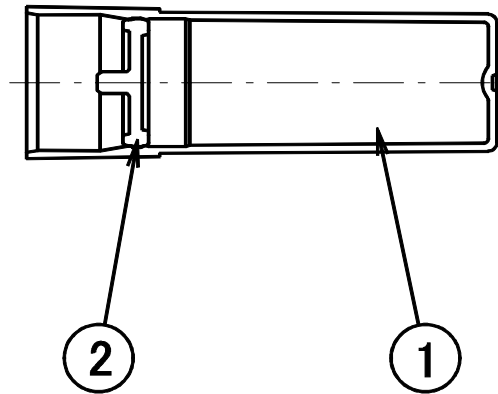

V-Board Master Spare Cartridge

WBS-VBM Specifications

<Parts and materials>

No.	Parts	Materials	Remarks
1	Cartridge	Polypropylene	Natural
2	Packing of ink cartridge	Polypropylene	Natural
	Ink	Alcohol based ink	Black,Red,Blue,Green ,Orange

<Performance>

	Write-out Distance	Width of Stroke
WBMA-VBM-M (Medium)	700m	2.3mm
WBMA-VBM-MC (Chisel)	300m	2.2 – 5.2mm