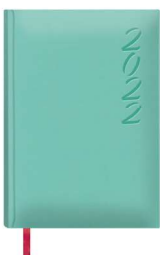

MINT GREEN

Reference: 12551
EAN CODE: 8421938125511
Inner & Outer Code : 8421938447606

BURGUNDY

Reference: 12590
EAN CODE: 8421938125900
Inner & Outer Code : 8421938452631

DARK GREEN

Reference: 12664
EAN CODE: 8421938126648
Inner & Outer Code : 8421938457803